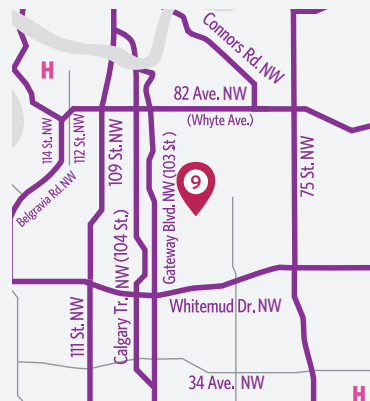

Locations

Hours of operation vary by location

⌚ Extended Hours available for X-ray

(Refer to back for addresses)

- | | | |
|-------------------|------------------------|------------------------------|
| ⌚ 1 Century Park | ⌚ 5 Windermere | ⌚ 10 Summit Centre |
| ⌚ 2 College Plaza | ⌚ 6 Hys Medical Centre | ⌚ 11 Grandin Clinic |
| ⌚ 3 Tawa Centre | ⌚ 7 Allin Clinic | ⌚ 12 Synergy Wellness Centre |
| ⌚ 4 Terra Losa | ⌚ 8 Namao 160 | ⌚ 13 SouthPointe |
| | ⌚ 9 Gateway | |

Century Park

201-2377 111 ST NW Edmonton AB

College Plaza Sports Medicine Imaging Centre

7th Flr-8215 112 ST NW Edmonton AB

Tawa Centre

200-3017 66 ST NW Edmonton AB

Summit Centre

102-200 Boudreau RD St. Albert AB

Located in the Hys Medical Centre
105-11010 101 ST NW
virna.mic.ca

Synergy Wellness Centre

109-501 Bethel DR Sherwood Park AB

Allin Clinic

81-10155 120 ST NW Edmonton AB

Namao 160

209-15961 97 ST NW Edmonton AB

Gateway

107-6925 Gateway Blvd NW Edmonton AB

SouthPointe

115-9332 Southfort DR Ft. Saskatchewan AB