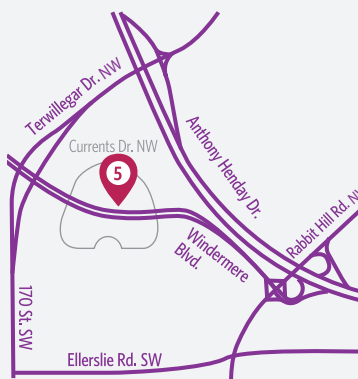

Century Park

201-2377 111 ST NW Edmonton AB

College Plaza Sports Medicine Imaging Centre

7th Flr-8215 112 ST NW Edmonton AB

Tawa Centre

200-3017 66 ST NW Edmonton AB

Summit Centre

102-200 Boudreau RD St. Albert AB

Grandin Clinic

1 St. Anne ST St. Albert AB

Terra Losa

9566-170 ST NW Edmonton AB

Windermere

201-6103 Currents DR NW Edmonton AB

Hys Medical Centre

202-11010 101 ST NW Edmonton AB

Located in the Hys Medical Centre
105-11010 101 ST NW
virna.mic.ca

Synergy Wellness Centre

109-501 Bethel DR Sherwood Park AB

Allin Clinic

81-10155 120 ST NW Edmonton AB

Namao 160

209-15961 97 ST NW Edmonton AB

Gateway

107-6925 Gateway Blvd NW Edmonton AB

SouthPointe

115-9332 Southfort DR Ft. Saskatchewan AB